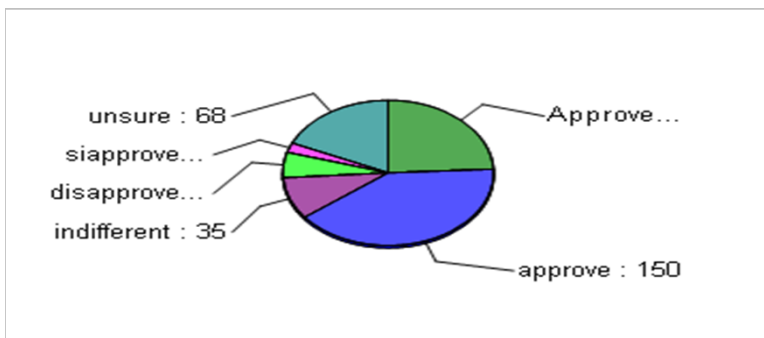

Yes	61%
No	12%
Indifferent	9%
not sure	19%

6 Is speeding a problem in your area? [Question](#)

Option	Respondents
Yes	43%
No	48%
Unsure	9%

7 How do you feel re Council Tax freeze? [Question](#)

Option	Respondents
Approve strongly	48%
Approve	33%
Indifferent	6%
Disapprove	6%
Disapprove strongly	3%
don't know	5%
Total	

8 What is your attitude re spending cuts? [Question](#)

Option	Respondents
Approve strongly	24%
approve	40%
indifferent	9%
disapprove	6%
siapprove strongly	2%
unsure	18%

9 Should we continue to be a member of EU? [Question](#)